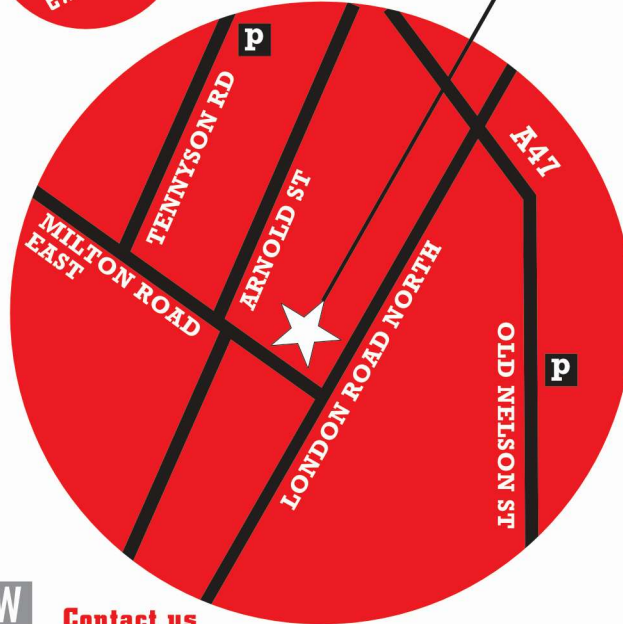

CLAIRE-LOUISE DOWSON

abstract painting in acrylics & oils

**easterly
artists**
POP-UP
EXHIBITION

165 LONDON ROAD NORTH NR32 1HG

W

Contact us

admin@easterly.org.uk
www.easterly.org.uk/hod

f

Follow us

www.facebook.com/easterlyartistsuk
www.instagram.com/easterlyartists

p

Parking

Limited parking outside gallery
Nearest car parks: Tennyson Road &
Old Nelson Street

© easterlyartists.org.uk

PEOPLE POWER

LOWESTOFT

SEPTEMBER 13 ▶ OCTOBER 5

SEPT 13 - SEPT 22: OPEN DAILY 11AM - 4PM

SEPT 26 - OCT 5: OPEN THU - SAT, 11AM - 4PM

165 LONDON ROAD NORTH NR32 1HG

LANDSCAPE PAINTERS ☆ ABSTRACT PAINTERS ☆ COLLAGES
SCULPTURAL CERAMICS ☆ ARTISTIC WOODTURNER ☆ PRINT
MAKERS ☆ SCULPTURE ASSEMBLAGES ☆ SCREEN PRINTERS

PRESENTED BY 15 TOP EASTERLY ARTISTS
ON THE THEME "PEOPLE POWER"

design by neil whitehead ideal 1.eu